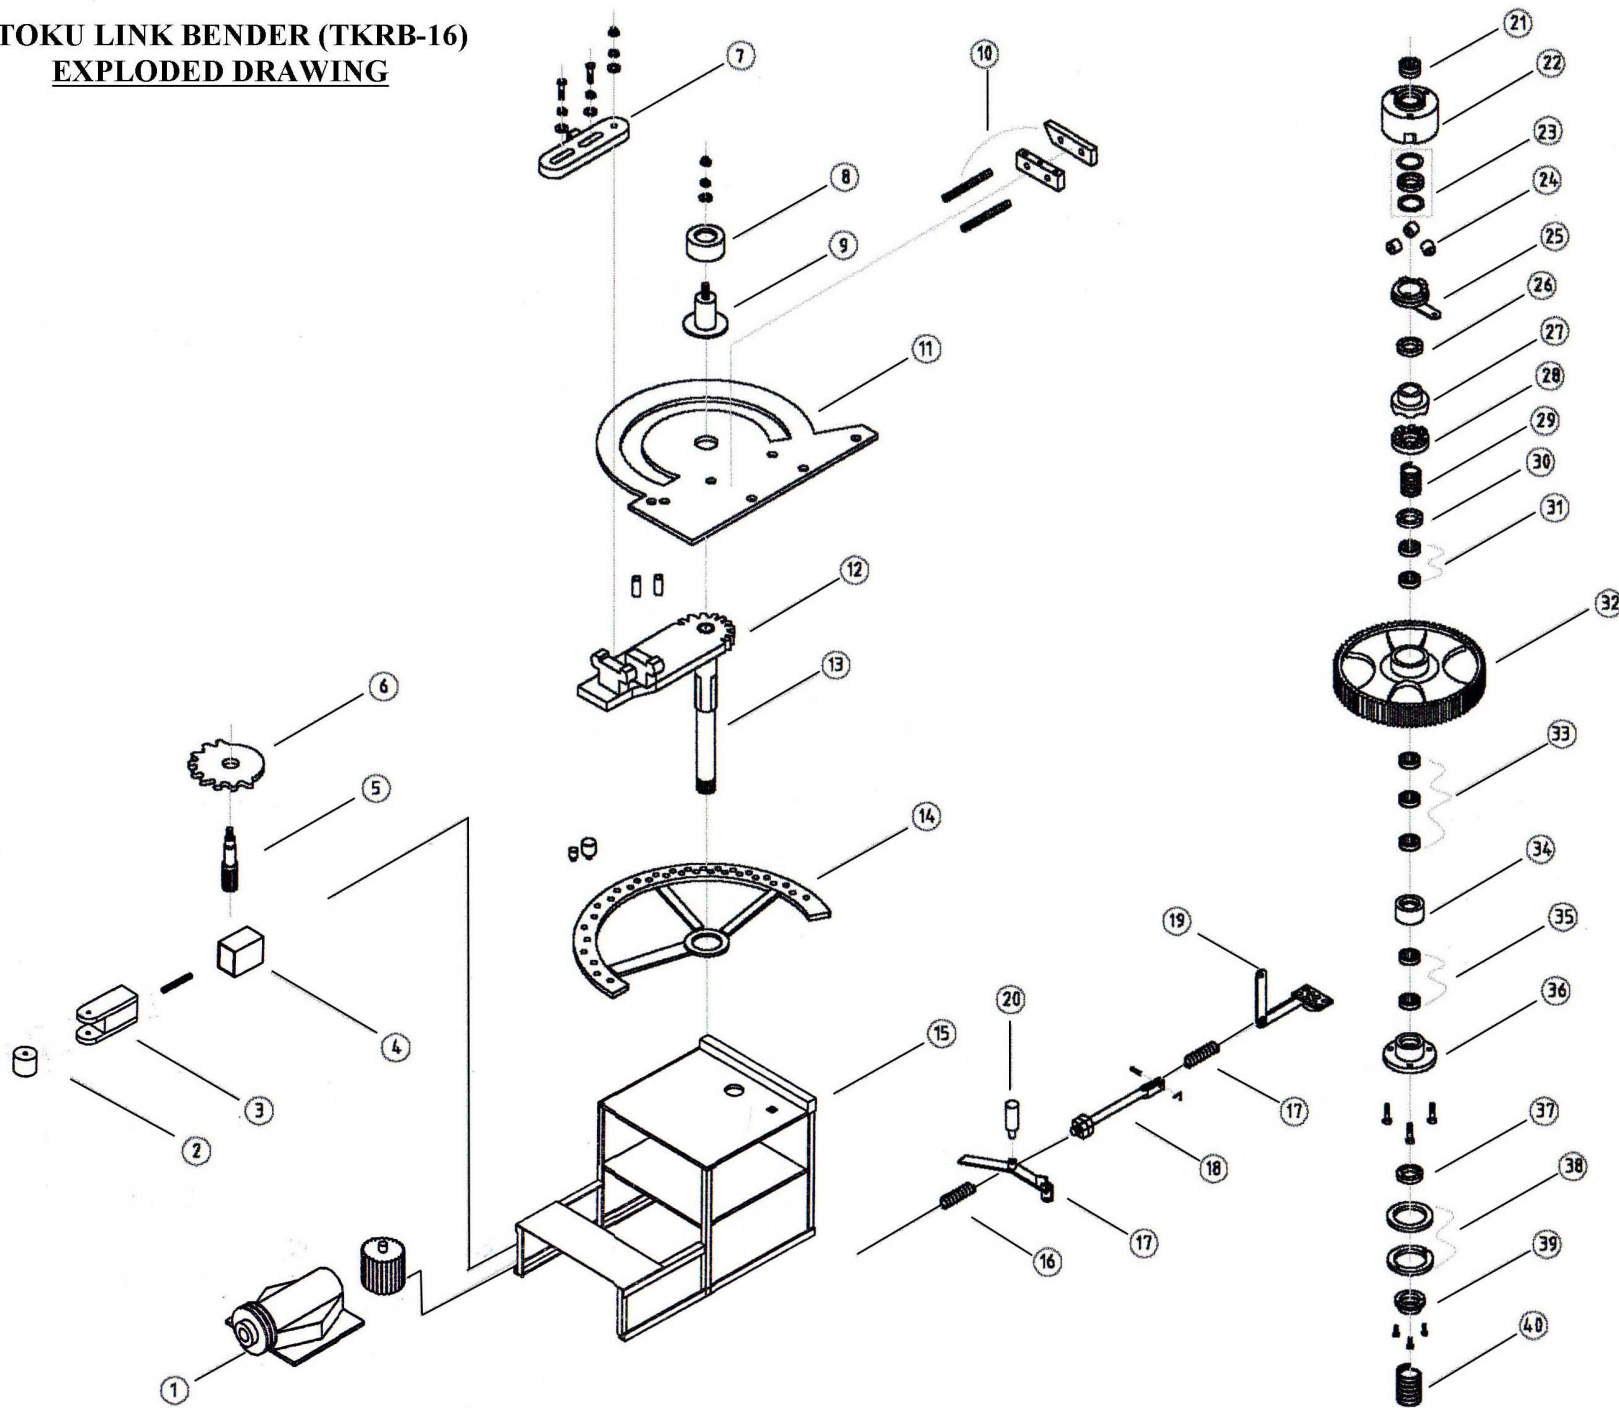

TOKU LINK BENDER (TKRB-16)
EXPLODED DRAWING

REF.No	DESCRIPTION
1	GEAR BOX
2	PUMP GEAR
3	PUMP SPRING
4	PUMP BODY
5	GEAR
6	PUMP DRIVE GEAR
7	SWING BRACKET
8	ROLLER
9	BOLT
10	BRACKET & STUD
11	TOP PLATE
12	SWING SUPPORT
13	MAIN SHAFT
14	SCALE
15	BODY
16	SPRING
17	PADDLE CONNECTOR
18	SPRING HOLDER
19	CLUTCH PADDLE
20	CLUTCH CONNECTOR
21	BEARING
22	CLUTCH HOUSING
23	BEARING
24	BEARING
25	UPPER CLUTCH
26	BEARING
27	MIDDLE CLUTCH
28	LOWER CLUTCH
29	SPRING
30	BEARING
31	BEARING
32	GEAR
33	BEARING
34	BUSH
35	BEARING
36	BEARING HOUSING
37	BEARING
38	LOCK NUT
39	SHAFT COVER
40	BOTTOM SPRING