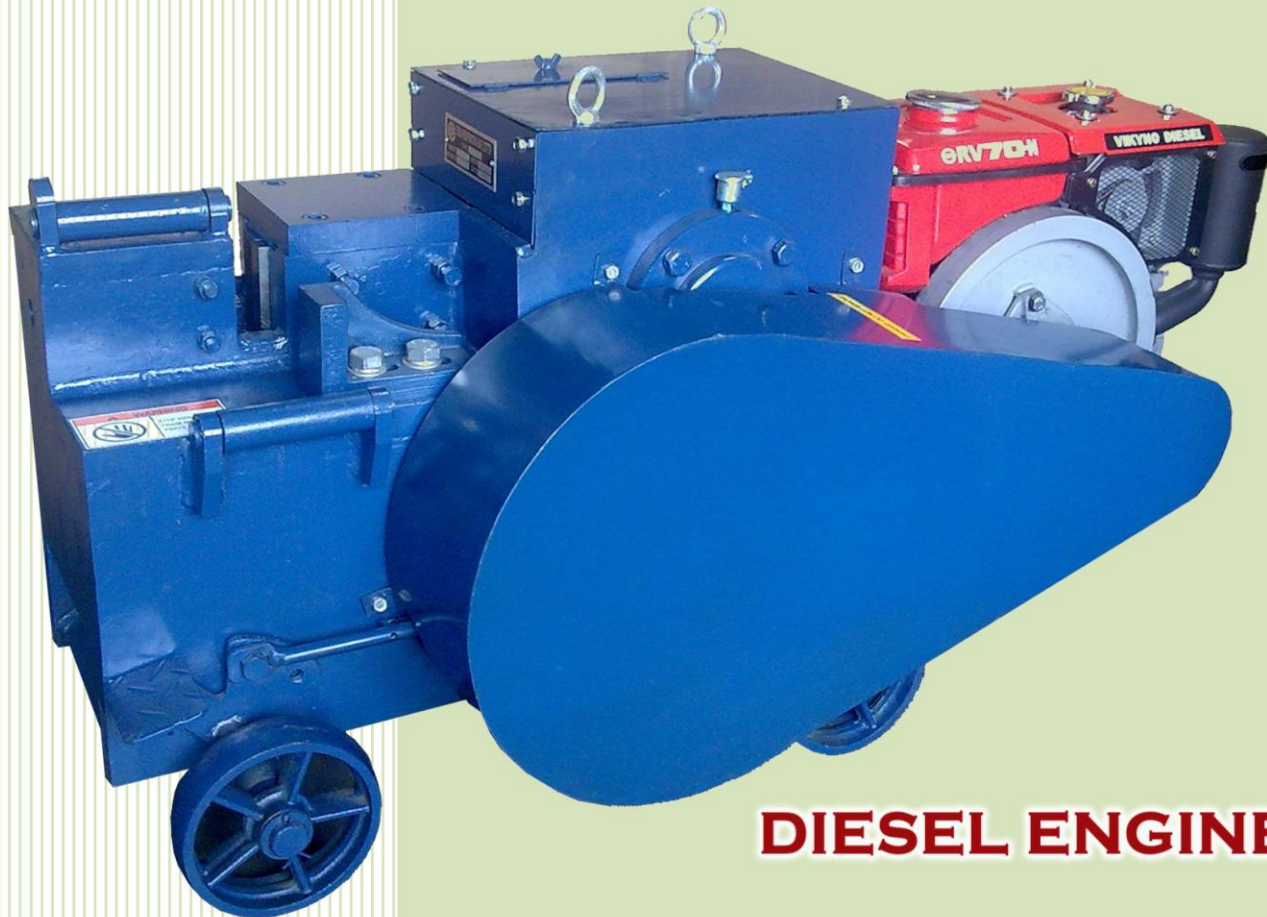

CONSTRUCTION MACHINERY

TKBC-32 / TKBC-42 / TKBC-52

TKUTM

Efficient & Effective

BAR CUTTER

DIESEL ENGINE

Model	TKBC-32	TKBC-42	TKBC-52
Maximum Bar Diameter	32mm	42mm	52mm
Engine	VIKYNO RV-70 or CHANGCHAI RK 80	VIKYNO RV-125 or CHANGCHAI RK 125	VIKYNO RV-165
Engine Type	Horizontal, Water-cooled 4 cycle Diesel Engine		
Rated Output (hp/rpm)	7/2400 or 8/2400	12.5 / 2400	16.5 / 2400
Weight (kg)	600	950	1250
Dimension (LxWxH) (mm)	1300 x 660 x 750	1610 x 685 x 800	1800 x 800 x 1000